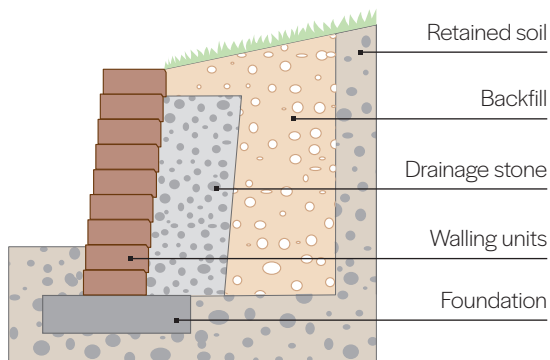

SCAN HERE

Secura Lite

Secura's weathered face and unique blended colours make it visually attractive, while the innovative combination of three block lengths gives a random stone appearance. For our full range of Secura products visit our website tobermore.co.uk

- Mortar-free
- Cost-effective
- Easily installed
- Ideal for DIY

Heather

Bracken

Slate

TOP TIP

Secura Lite is a mortar-free, dry building product perfect for the DIY enthusiast.

Secura Lite Slate

Product	Size (mm)	Colours Available	In stock	LM per pack	LM per slice	No. per m ²	No. per pack	Weight per pack (kg)
Secura Lite (All sizes in one pack)	320 x 200 x 80 280 x 200 x 80 240 x 200 x 80	Bracken, Heather, Slate	YES	33.6	0.84	44.64	40 40 40	1121
Secura Lite Coping	310/255 x 240 x 70 (tapered coping)	Bracken, Heather, Slate	YES	-	-	3.5 LM	120	1316

Note: Secura Lite can be built to a maximum height of 880mm. Detailed installation guidelines can be downloaded from tobermore.co.uk

Instructions & Warnings: See tobermore.co.uk