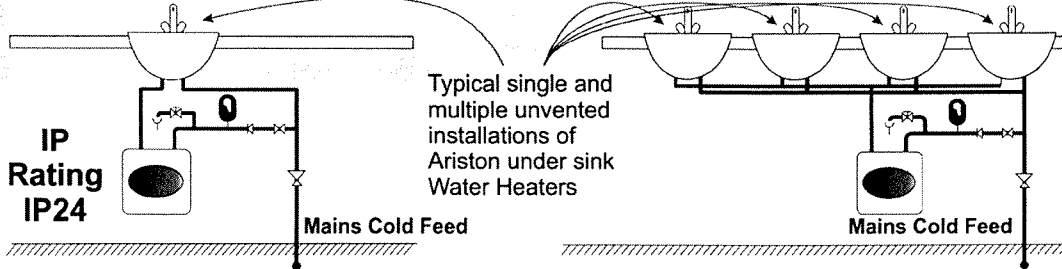

ARISTON

IP Rating IP24

Typical single and multiple installations of Ariston under sink Water Heaters

Useful information in relation to the expansion of water when installing Ariston under sink water heaters

Figure 1

Figure 2

Figure 3